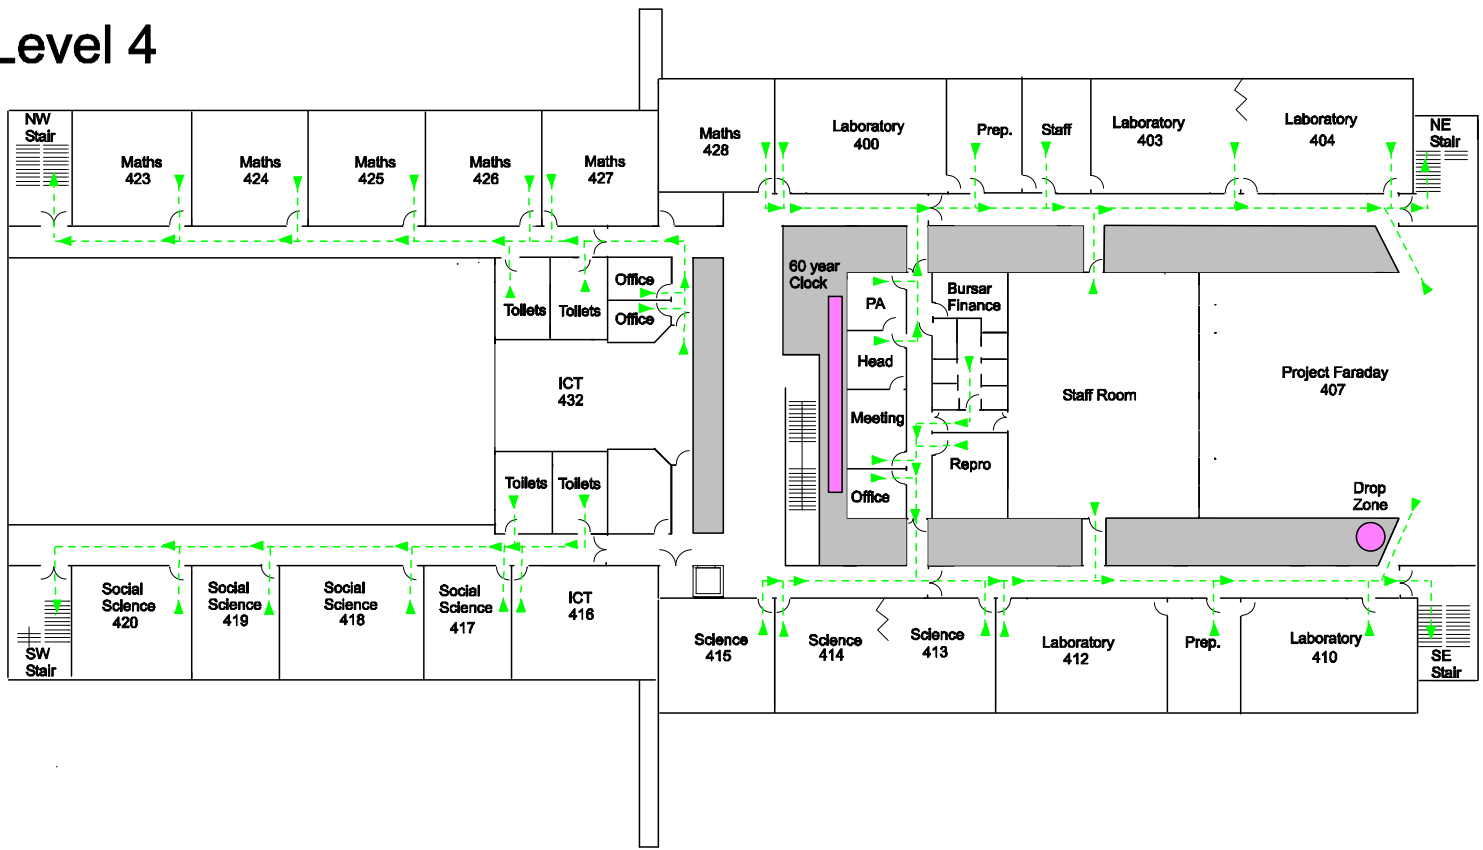

Level 4

Fire Drill

To exit safely:

- stop talking, leave bags etc;
- when instructed by a teacher, exit in silence and in an orderly manner to the Fire Assembly Point.